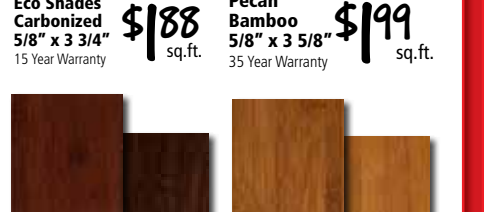

Bamboo 3/8" x 3 5/8" 35 Year Warranty **$229** sq.ft.
Premium Bamboo 5/8" x 3 3/4" 35 Year Warranty **$259** sq.ft.