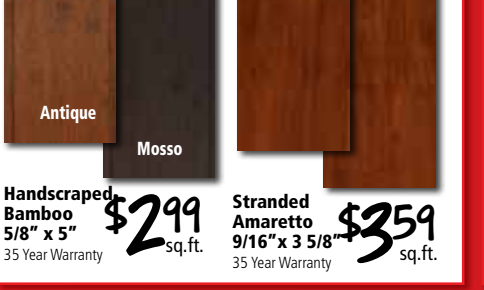

Handscraped Bamboo 5/8" x 5" 35 Year Warranty **$299** sq.ft.
Stranded Amaretto 9/16" x 3 5/8" 35 Year Warranty **$359** sq.ft.

HARDWOOD

OVER 40 STYLES AVAILABLE!!!

$159 sq.ft.
Natural Red Oak
5/16" x 2 5/8"

FOR ONLY **$175***
GET YOUR LIVING ROOM READY FOR THE HOLIDAYS!!!
*BASED ON A 10'x12' ROOM

15 Year Warranty

**Does not include installation materials.