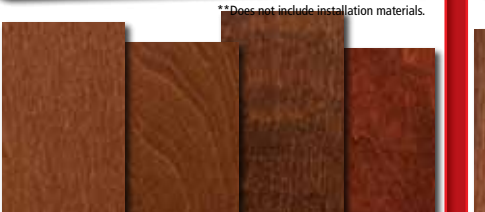

# HARDWOOD

OVER 40 STYLES AVAILABLE!!!

**\$159** sq.ft.  
Natural Red Oak  
5/16" x 2 5/8"

FOR ONLY **\$175\***  
GET YOUR LIVING ROOM READY FOR THE HOLIDAYS!!!  
\*BASED ON A 10'x12' ROOM

15 Year Warranty

\*\*Does not include installation materials.

Honey Birch  
Teak Birch  
Mocha Birch  
Cherry Birch

Locking Engineered Hardwood 3/8" x 5" 25 Year Warranty **\$299** sq.ft.

Birch Marquis  
Birch Cinamon  
Kahlua Maple