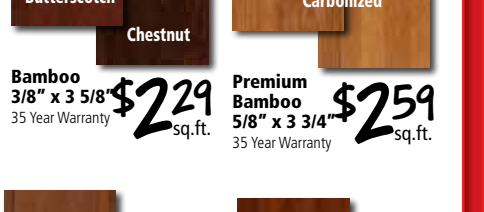

Handscraped Engineered Bamboo 3/8" x 5" 25 Year Warranty **$329** sq.ft.
Engineered Hardwood 1/2" x 4 3/4" 25 Year Warranty **$329** sq.ft.