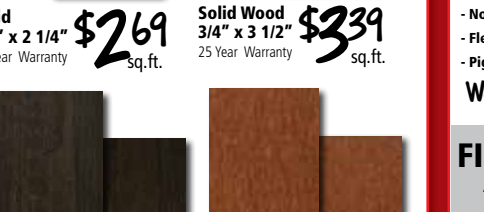

Solid 5/8" x 2 1/4" 10 Year Warranty **$269** sq.ft.
Solid Wood 3/4" x 3 1/2" 25 Year Warranty **$339** sq.ft.